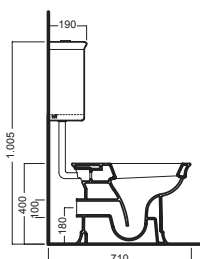

WC with low-level cistern

WC with wall or floor outlet and low level ceramic cistern, complete fixing elements. To be combined with wood or polyester seat cover. Double-flush (3/6 litres) mechanism and water intake at bottom.

Inodoro con cisterna de mochila

Inodoro con descarga de pared o pavimento, completo de fijación. Integrable con asiento de madera o de poliester. Con cisterna de mochila de ceramica. Entrada de agua baja con mecanismo de doble descarga 3/6 litros.

YXZ5
fissaggio orizzontale alto
long horizontal fixing bolt

YP64
raccordo scarico parete
PVC wall connection outlet

YXXR01
sedile frenato
soft close seat cover

YXXR89
sedile frenato in legno massello
dark wood soft close seat cover

Y0GM (cromo/chrome) ✓
YXXD (bronzo/bronze) ✓
tubo vaso-cassetta
conneted pipe for cistern

Y0GK ✓
fissaggio cassetta
fixing cistern

DISEGNO TECNICO TECHNICAL DESIGN

Entrata acqua bassa (sx)
Bottom water inlet (left)