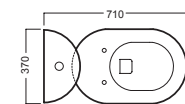

YXZ5
fissaggio orizzontale alto
long horizontal fixing bolt

YP64
raccordo scarico parete
PVC wall connection outlet

YXXR01
sedile frenato
soft close seat cover

YXXR89
sedile frenato in legno massello
dark wood soft close seat cover

Y0GM (cromo/chrome) ✓
YXXD (bronzo/bronze) ✓
tubo vaso-cassetta
conneted pipe for cistern

Y0GK ✓
fissaggio cassetta
fixing cistern

DISEGNO TECNICO TECHNICAL DESIGN

Entrata acqua bassa (sx)
Bottom water inlet (left)