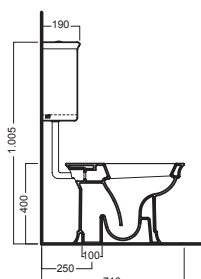

WC with low-level cistern

WC with wall or floor outlet and low level ceramic cistern, complete fixing elements. To be combined with wood or polyester seat cover. Double-flush (3/6 litres) mechanism and water intake at bottom.

Inodoro con cisterna de mochila

Inodoro con descarga de pared o pavimento, completo de fijación. Integrable con asiento de madera o de poliester. Con cisterna de mochila de ceramica. Entrada de agua baja con mecanismo de doble descarga 3/6 litros.

YXZ5
fissaggio orizzontale alto
long horizontal fixing bolt

YP64
raccordo scarico parete
PVC wall connection outlet

YXXR01
sedile frenato
soft close seat cover

YXXR89
sedile frenato in legno massello
dark wood soft close seat cover

Y0GM (cromo/chrome) ✓
YXXD (bronzo/bronze) ✓
tubo vaso-cassetta
conneted pipe for cistern

Y0GK ✓
fissaggio cassetta
fixing cistern

DISEGNO TECNICO TECHNICAL DESIGN

Entrata acqua bassa (sx)
Bottom water inlet (left)