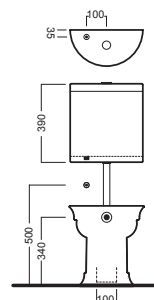

YXZ5
fissaggio orizzontale alto
long horizontal fixing bolt

YP64
raccordo scarico parete
PVC wall connection outlet

YXXR01
sedile frenato
soft close seat cover

YXXR89
sedile frenato in legno massello
dark wood soft close seat cover

Y0GM (cromo/chrome) ✓
YXXD (bronzo/bronze) ✓
tubo vaso-cassetta
conneted pipe for cistern

Y0GK ✓
fissaggio cassetta
fixing cistern

DISEGNO TECNICO TECHNICAL DESIGN

Entrata acqua bassa (sx)
Bottom water inlet (left)