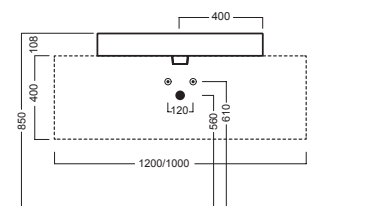

SLIDING wood system _taglio 2 centrale - cut 2 central