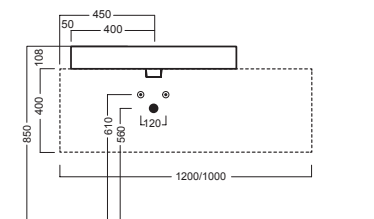

DISEGNO TECNICO TECHNICAL DESIGN

SLIDING wood system _taglio 2 sx - cut 2 lh