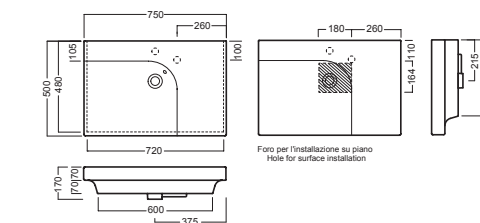

DISEGNO TECNICO TECHNICAL DESIGN

● 01 BIANCO
WHITE

Mobili / Furnitures

● BIANCO SPATOLATO
WHITE 'CEMENT EFFECT'

● TORTORA SPATOLATO
TORTORA 'CEMENT EFFECT'

● BAMBÙ