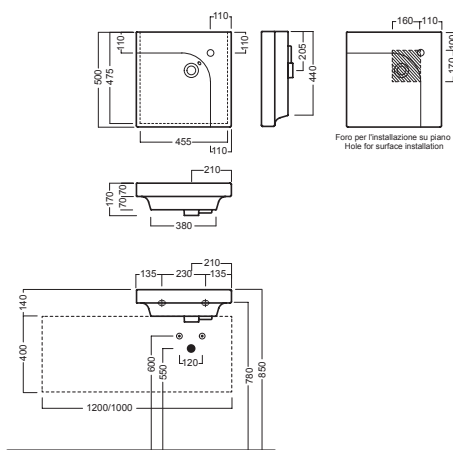

YXFB01 sx - lh

YXES01 sx - lh

INSTALLAZIONE INSTALLATION

sospeso
wall hung

in appoggio
surface-mounted

su mobile
on a custom-made furniture

su base lavabo SLIDING WOOD SYSTEM
on SLIDING WOOD SYSTEM sink base unit

con base SLIDING WOOD SYSTEM
with SLIDING WOOD SYSTEM side unit

ACCESSORI ACCESSORIES

YR47
fissaggio lavabo
fixing bolt for washbasin

YXMY
sifone di scarico
drain trap

YXMQ (Bl-White)
YXMR (CR-Chrome)
piletta con tappo "Up & Down"
drain siphon with "Up & Down" cap

YAA3
portasciugamano
90° dx/sx
90° towel holder rh/lh

DISEGNO TECNICO TECHNICAL DESIGN

SLIDING wood system_taglio 1 dx - cut 1 rh

01 BIANCO
WHITE